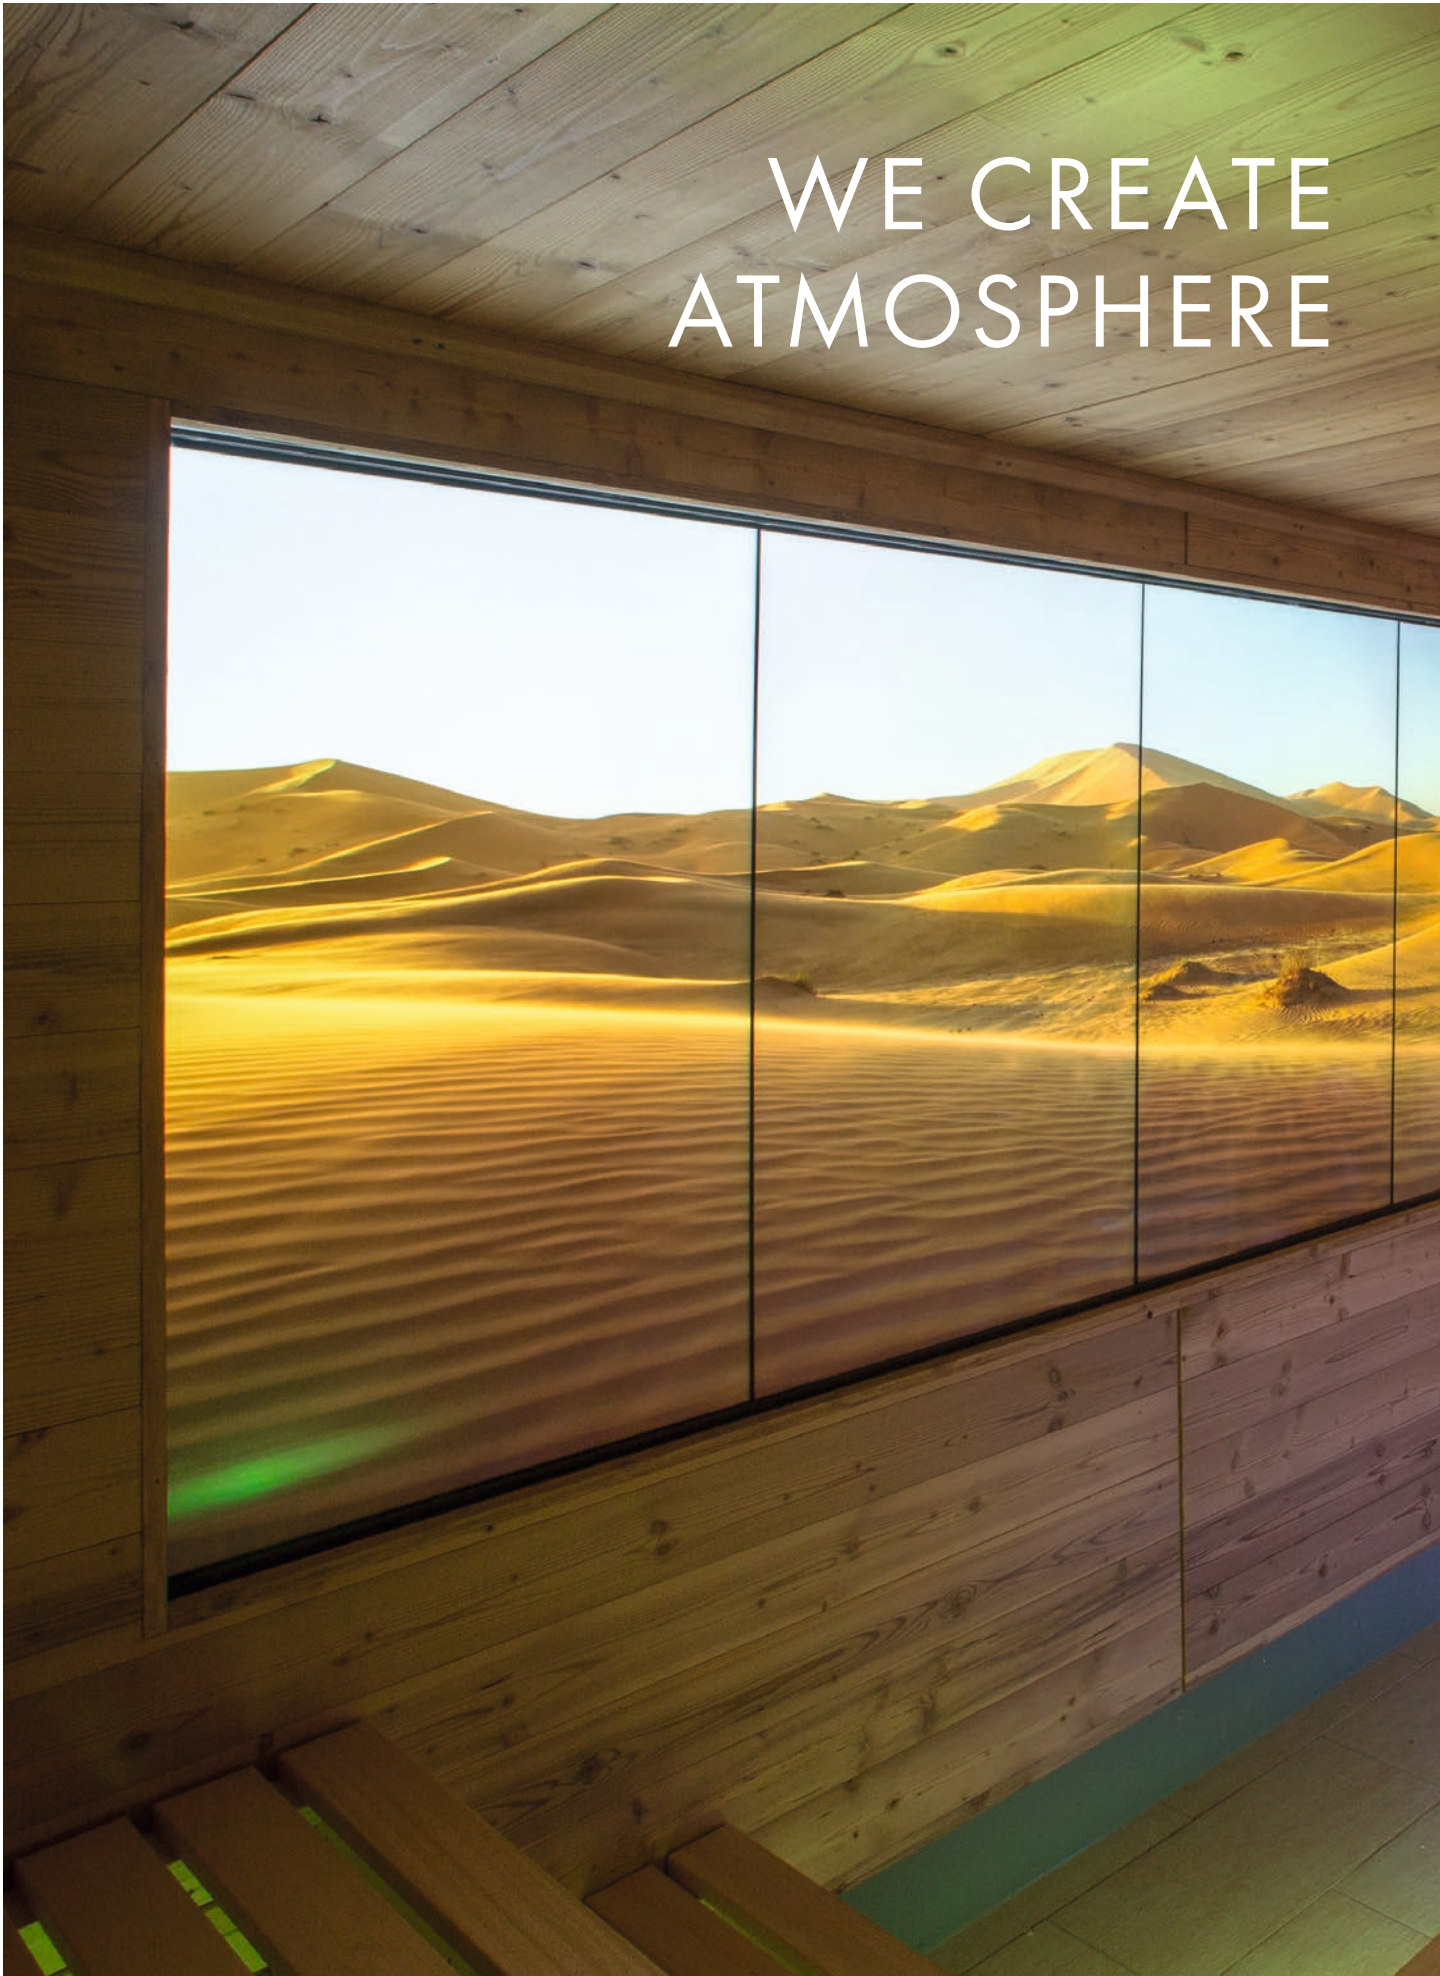

WE CREATE
ATMOSPHERE