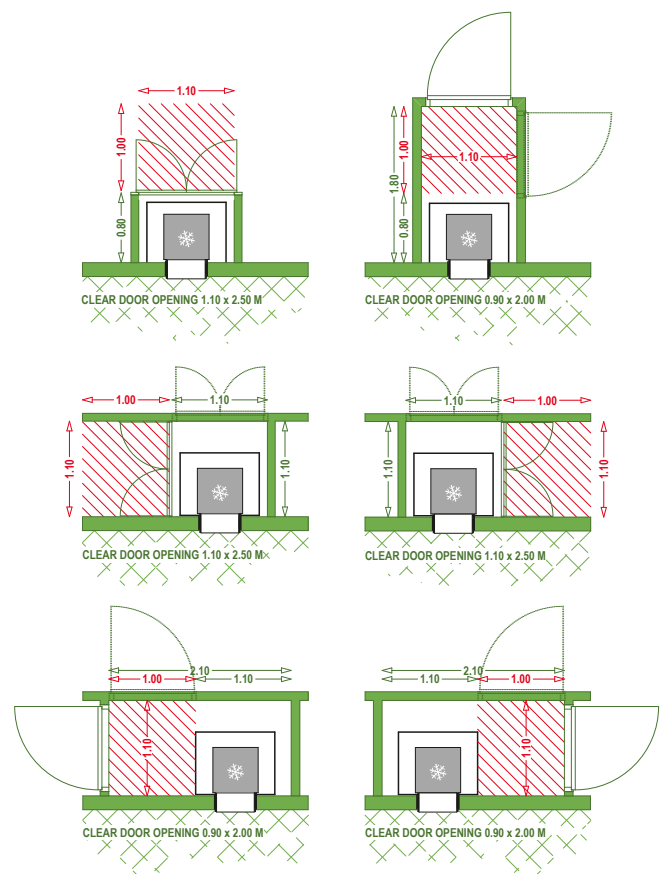

BENEFITS

- The cool design creates a special highlight in the cooling of your spa
- Robust and low maintenance
- Easy to clean
- Reliable and proven safety system
- Flake ice production with optimised power and water consumption
- Modular and integrative installation form, adaptable to any style

Completely reliable: the safety system guarantees trouble-free operation both inside and outside the ice maker.

SCOPE OF DELIVERY

- Ice maker for ice production of 140 kg/24 h with sub-construction
- Frame faceplate for opening
- Ice collection basin in white
- LED illumination in blue

MODULAR AND FLEXIBLE

The floor plans of the ice fountain POLARIS provide numerous installation possibilities customised to your spa environment. Furthermore, thanks to its innovative design, it can also be easily adapted to the look of your spa.

ADDITIONAL EQUIPMENT

- LED-RGB colour alternator
- Upgrade to ice production of 300 kg/24 h

SITE REQUIREMENTS

- Technology room incl. inspection door
- Sealing level
- Floor drainage
- Power supply
- Water supply