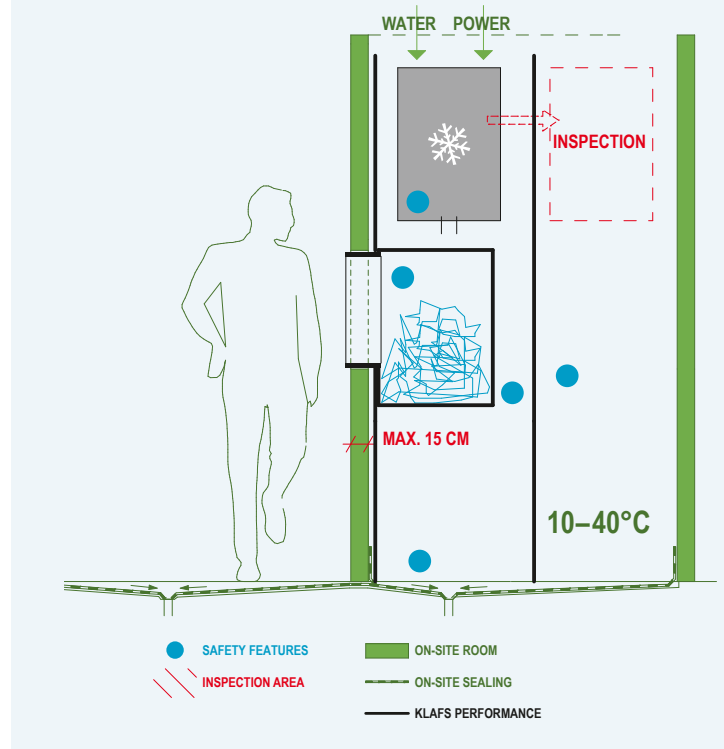

After a sauna or steam room session cooling off is not just vital, it also bestows your wellness guests with a special prickling freshness kick. The hot phase in a sauna or steam room has a relaxing and cleansing effect, it stimulates circulation and the immune system. The subsequent cooling-off phase has key significance: blood vessels extended by the heat now rapidly contract. The interplay between heat and cold serves as a blood-vessel workout and also furthers the removal of waste products.

The ice fountain offers you as operator many benefits: thanks to its innovative construction and modular configuration it can be installed virtually anywhere in your spa environment. Its safety system and simple controls allow trouble-free operation behind the scenes. All this with a good price-performance ratio. With an optional colour alternator the ice fountain adds sparkling brilliancy to the ice crystals. The cooling section of your spa becomes a captivating eye-catcher.

Completely reliable: the safety system guarantees trouble-free operation both inside and outside the ice maker.

SCOPE OF DELIVERY

- Ice maker for ice production of 140 kg/24 h with sub-construction
- Frame faceplate for opening
- Ice collection basin in white
- LED illumination in blue

MODULAR AND FLEXIBLE

The floor plans of the ice fountain POLARIS provide numerous installation possibilities customised to your spa environment. Furthermore, thanks to its innovative design, it can also be easily adapted to the look of your spa.